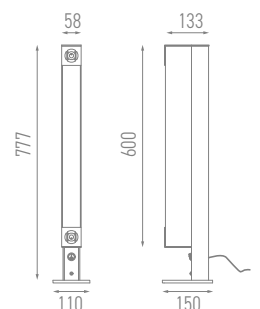

Consumption: 20W LOD + 15W LED (AIR)
40W LOD + 15W LED (AIR PLUS)

The power cable 5ft. in length

LED Lighting is available in three shades (warm white 2700K, neutral white 3000K or cool white 4000K) with a lighting quality CRI more than 90